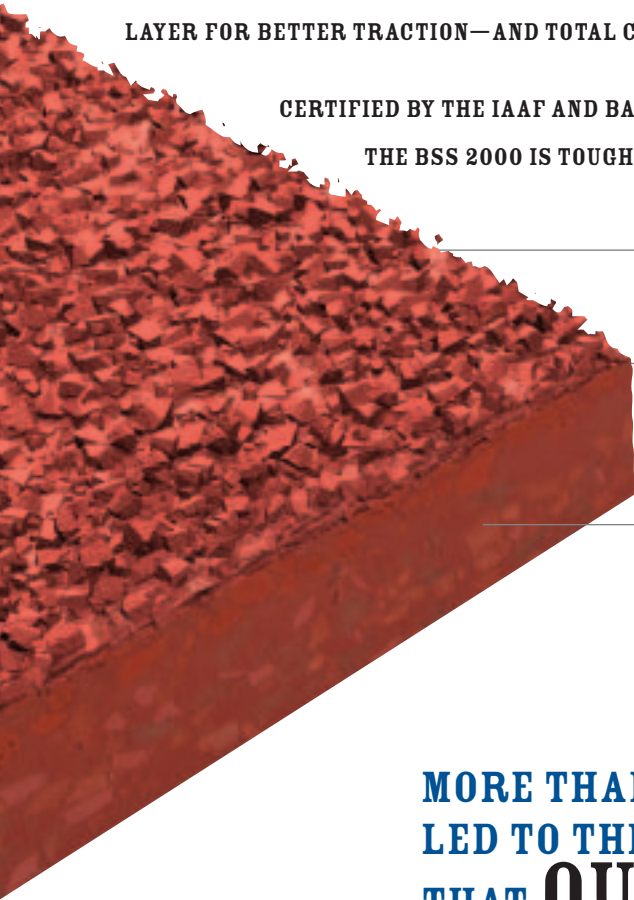

GROUNDING BY A BIO-ENGINEERED FORCE REDUCTION LAYER OF BUTYL RUBBER AND FULL-DEPTH COLOR POLYURETHANE, THE BSS 2000 PROVIDES **THE RESILIENT RESPONSE** AND MAXIMUM ENERGY RETURN YOUR ATHLETES NEED TO SHATTER RECORDS.

EACH SYSTEM IS **FINISHED WITH A CUSTOMIZED SURFACE** ENGINEERED TO MEET THE INTENSE DEMANDS OF COMPETITION. EPDM GRANULES—EMBEDDED OR ENCAPSULATED, YOUR CHOICE—ARE MIXED THROUGHOUT THE DEPTH OF THE WEAR LAYER FOR BETTER TRACTION—AND TOTAL CONTROL.

CERTIFIED BY THE IAAF AND BACKED BY AN UNPARALLELED **5-YEAR WARRANTY**, THE BSS 2000 IS TOUGH ENOUGH TO HANDLE WHATEVER WEATHER COMES ITS WAY.

○Each surface is IAAF-certified and produced to meet the intense demands of Olympic-caliber competition.

○EPDM granules are mixed through the full depth of the wear layer, giving your athletes superior traction and control.

○The force reduction layer is constructed with butyl rubber and environmentally friendly polyurethane for maximum energy return.